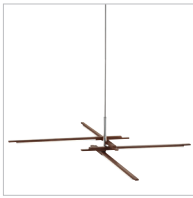

A | 84081

Arms are adjustable.

B | 84115

Arms are adjustable.

C | 84081MBK

Arms are adjustable.

D | 84115MBK

Arms are adjustable.

# CHARTER

Polished Nickel with Faux Wood or Matte Black  
Etched White Acrylic

MODEL	DESCRIPTION	FINISH	LED K	DELIVERED LUMENS	DIMMABLE	DIMENSIONS	EXT.	ADA COMPLIANT	
A	84081	Chandelier LED	Polished Nickel with Faux Wood	3000K	1800	Yes	40.25"W x 8.25"H	---	---
B	84115	Wall Sconce LED	Polished Nickel with Faux Wood	3000K	1150	Yes	12"W x 26"H	5.53"	No
C	84081MBK	Pendant LED	Polished Nickel with Matte Black	3000K	1800	Yes	40.25"W x 8.25"H	---	---
D	84115MBK	Wall Sconce LED	Polished Nickel with Matte Black	3000K	1150	Yes	12"W x 26"H	5.53"	No